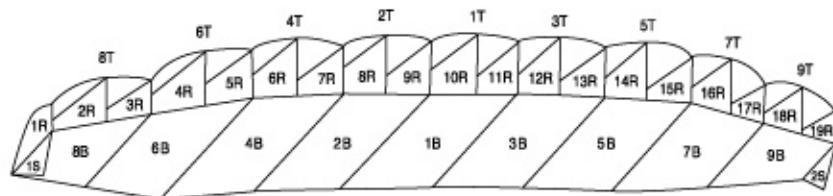

<b>DEALER NAME</b>	<b>ID#</b>	<b>PO#</b>
Gareth & Lynley Jacobs		

Color options on reverse side.

**PLEASE FILL-IN FOR DROP SHIPMENTS ONLY**

<b>Name</b>		
<b>Shipping Address</b>		
<b>City</b>	<b>State</b>	<b>Zip/ City Code</b>
<b>Country</b>	<b>IS THIS A DROP SHIPMENT? YES <input type="checkbox"/> NO <input type="checkbox"/></b>	

**SUSPENSION LINE**

- 525 lb Dacron
- 550 lb. Microline
- 825 lb. Microline

**CONNECTOR LINKS**

- Slinks (Reusable Soft Links)
- #3.5 Stainless Steel (\*Mini Links)
- #5 Stainless Steel

\*Mini-Links are not available on Dacron lined canopies.