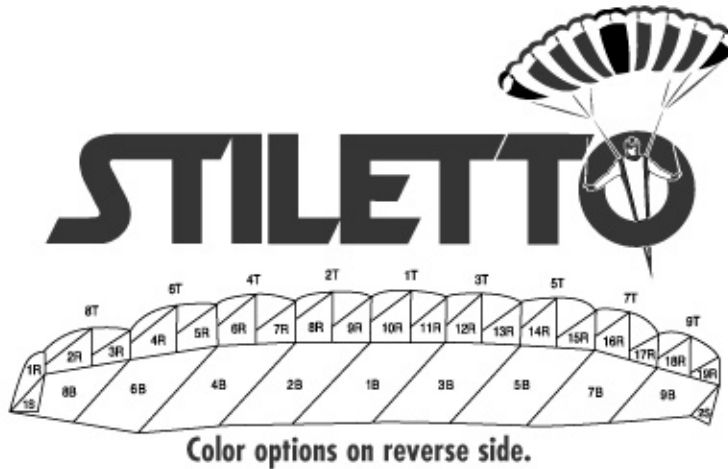

DEALER NAME	ID#	PO#
Gareth & Lynley Jacobs		

OFFICE
USE
ONLY
SERIAL #

PLEASE FILL-IN FOR DROP SHIPMENTS ONLY

Name		
Shipping Address		
City	State	Zip/ City Code
Country	IS THIS A DROP SHIPMENT? YES ☐ NO ☐	

SUSPENSION LINE

- ☐ 525 lb Dacron
- ☐ 550 lb Microline
- ☐ 825 lb Microline

CONNECTOR LINKS

- ☐ Slinks (Reusable Soft Links)
- ☐ #3.5 Stainless Steel (*Mini-Links)
- ☐ #5 Stainless Steel

*Mini-Links are not available on Dacron lined canopies.

STABILIZER COLORS

1S	
2S	

SLIDER COLOR

CANOPY CHOICES

- ☐ PD STILETTO 89
- ☐ PD STILETTO 97
- ☐ PD STILETTO 107
- ☐ PD STILETTO 120
- ☐ PD STILETTO 135
- ☐ PD STILETTO 150
- ☐ PD STILETTO 170
- ☐ PD STILETTO 190

RIB COLORS

MATCH RIBS TO CELLS? ☐ YES ☐ NO	
IF NO, PLEASE COMPLETE SPACES BELOW.	
1R	
2R	
3R	
4R	
5R	
6R	
7R	
8R	
9R	
10R	
11R	
12R	
13R	
14R	
15R	
16R	
17R	
18R	
19R	

Skydiving Canopies by
Performance Designs, Inc.
1300 E. International Speedway Blvd.
DeLand, FL 32724 USA
Telephone: (386) 738-2224 • Fax: (386) 734-8297
www.performance-designs.com

COLORS OF TOP & BOTTOM PANELS

TOP PANELS	8T	6T	4T	2T	1T	3T	5T	7T	9T
BOTTOM PANELS	8B	6B	4B	2B	1B	3B	5B	7B	9B

All orders are final. Colors may vary according to dye lot.