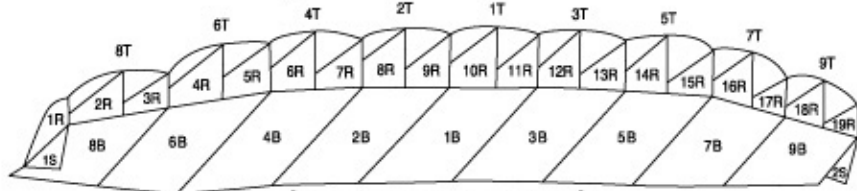

DEALER NAME	ID#	PO#
GarLyn Skydiving, NZ		

OFFICE
USE
ONLY
SERIAL #

Fax to:
+64-9-238-0715
Email to:
garlyn@garlyn.co.nz

Color options on reverse side.

PLEASE FILL-IN FOR DROP SHIPMENTS ONLY

Name		
Shipping Address		
City	State	Zip/ City Code
Country	IS THIS A DROP SHIPMENT? YES ☐ NO ☐	

SUSPENSION LINE

- ☐ 525 lb Dacron
- ☐ 550 lb Microline
- ☐ 825 lb Microline

CONNECTOR LINKS

- ☐ Slinks (Reusable Soft Links)
- ☐ #3.5 Stainless Steel (*Mini-Links)
- ☐ #5 Stainless Steel

*Mini-Links are not available on Dacron lined canopies.

STABILIZER COLORS

1S	
2S	

SLIDER COLOR

CANOPY CHOICES

- ☐ PD SILHOUETTE 135
- ☐ PD SILHOUETTE 150
- ☐ PD SILHOUETTE 170
- ☐ PD SILHOUETTE 190
- ☐ PD SILHOUETTE 210
- ☐ PD SILHOUETTE 230

RIB COLORS

MATCH RIBS TO CELLS? YES ☐ NO ☐	
IF NO, PLEASE COMPLETE SPACES BELOW.	
1R	
2R	
3R	
4R	
5R	
6R	
7R	
8R	
9R	
10R	
11R	
12R	
13R	
14R	
15R	
16R	
17R	
18R	
19R	

Skydiving Canopies by
Performance Designs, Inc.
1300 E. International Speedway Blvd.
DeLand, FL 32724 USA
Telephone: (386) 738-2224 • Fax: (386) 734-8297
www.performance designs.com

COLORS OF TOP & BOTTOM PANELS

TOP PANELS	8T	6T	4T	2T	1T	3T	5T	7T	9T
BOTTOM PANELS	8B	6B	4B	2B	1B	3B	5B	7B	9B

All orders are final. Colors may vary according to dye lot.