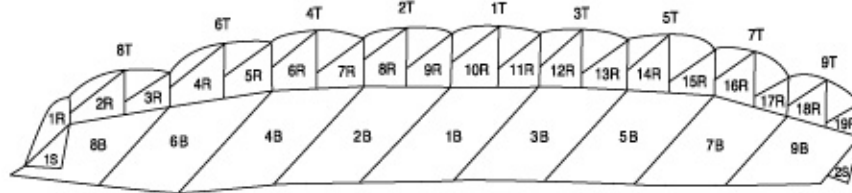

DEALER NAME	ID#	PO#
Gareth & Lynley Jacobs		

OFFICE
USE
ONLY
SERIAL #

PERFORMANCE DESIGNS SABRE2

Color options on reverse side.

PLEASE FILL-IN FOR DROP SHIPMENTS ONLY

Name		
Shipping Address		
City	State	Zip/ City Code
Country	IS THIS A DROP SHIPMENT? YES ☐ NO ☐	

SUSPENSION LINE

- ☐ 525 lb Dacron
- ☐ 550 lb Microline
- ☐ 825 lb Microline

CONNECTOR LINKS

- ☐ Slinks (Reusable Soft Links)
- ☐ #3.5 Stainless Steel (*Mini-Links)
- ☐ #5 Stainless Steel

*Mini-Links are not available on Dacron lined canopies.

STABILIZER COLORS

1S	
2S	

SLIDER COLOR

CANOPY CHOICES

- ☐ PD SABRE2 97
- ☐ PD SABRE2 107
- ☐ PD SABRE2 120
- ☐ PD SABRE2 135
- ☐ PD SABRE2 150
- ☐ PD SABRE2 170
- ☐ PD SABRE2 190
- ☐ PD SABRE2 210
- ☐ PD SABRE2 230
- ☐ PD SABRE2 260

RIB COLORS

MATCH RIBS TO CELLS? YES ☐ NO ☐	
IF NO, PLEASE COMPLETE SPACES BELOW.	
1R	
2R	
3R	
4R	
5R	
6R	
7R	
8R	
9R	
10R	
11R	
12R	
13R	
14R	
15R	
16R	
17R	
18R	
19R	

Skydiving Canopies by
Performance Designs, Inc.
1300 E. International Speedway Blvd.
DeLand, FL 32724 USA
Telephone: (386) 738-2224 • Fax: (386) 734-8297
www.performance designs.com

COLORS OF TOP & BOTTOM PANELS

TOP PANELS	8T	6T	4T	2T	1T	3T	5T	7T	9T
BOTTOM PANELS	8B	6B	4B	2B	1B	3B	5B	7B	9B

All orders are final. Colors may vary according to dye lot.