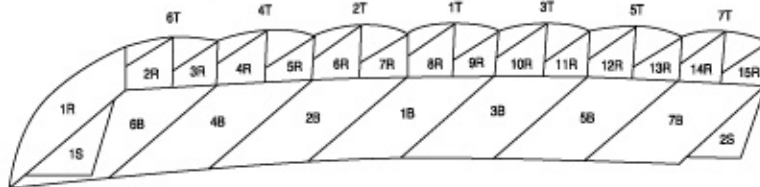

<b>DEALER NAME</b>	<b>ID#</b>	<b>PO#</b>
Gareth & Lynley Jacobs		

**PD RESERVE**  
BY PERFORMANCE DESIGNS

Color options on reverse side.

**PLEASE FILL-IN FOR DROP SHIPMENTS ONLY**

Name		
Shipping Address		
City	State	Zip/ City Code
Country	IS THIS A DROP SHIPMENT? YES <input type="checkbox"/> NO <input type="checkbox"/>	