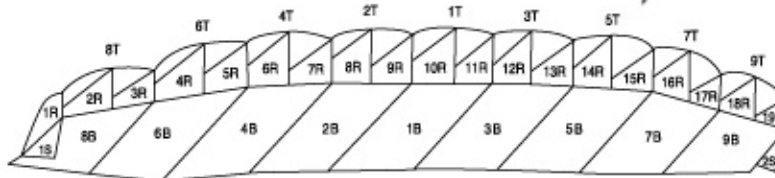

DEALER NAME	ID#	PO#
Gareth & Lynley Jacobs		

OFFICE
USE
ONLY
SERIAL #

BY PERFORMANCE DESIGNS

Color options on reverse side.

PLEASE FILL-IN FOR DROP SHIPMENTS ONLY

Name		
Shipping Address		
City	State	Zip/ City Code
Country	IS THIS A DROP SHIPMENT? YES <input type="checkbox"/> NO <input type="checkbox"/>	