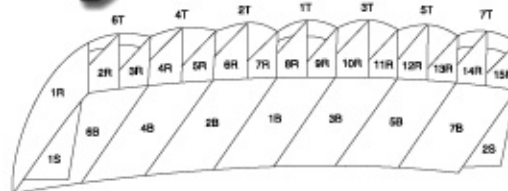

DEALER NAME	ID#	PO#
Gareth & Lynley Jacobs		

PD CReW Lightning

Color options on reverse side.
PLEASE FILL-IN FOR DROP SHIPMENTS ONLY

OFFICE USE ONLY
SERIAL # _____

Name		
Shipping Address		
City	State	Zip/ City Code
Country	IS THIS A DROP SHIPMENT? YES ☐ NO ☐	

LINE LENGTH

- ☐ 10-ft. A Lines
- ☐ 9-ft. A Lines (standard)
- ☐ 8.5-ft. A Lines (176 & smaller)
- ☐ 8-ft. A Lines (176 & smaller)

TRIMS

- ☐ Only 525 lb. Dacron is available
- ☐ Sequential
- ☐ Rotation
- ☐ Demo

NOSE REINFORCEMENT

- ☐ Standard
- ☐ 1 1/2" Type 3 ($75 extra)

STABILIZER COLORS

1S	
2S	

SLIDER COLOR

CANOPY CHOICES

- ☐ PD LIGHTNING 126
- ☐ PD LIGHTNING 143
- ☐ PD LIGHTNING 160
- ☐ PD LIGHTNING 176
- ☐ PD LIGHTNING 193
- ☐ PD LIGHTNING 218
- ☐ PD LIGHTNING 235
- ☐ PD LIGHTNING 253

RIB COLORS

MATCH RIBS TO CELLS?		Y ☐ N ☐
IF NO, PLEASE COMPLETE SPACES BELOW.		
1R		
2R		
3R		
4R		
5R		
6R		
7R		
8R		
9R		
10R		
11R		
12R		
13R		
14R		
15R		
F A B R I C		
All Zero P3*		Deployments at terminal velocity are not recommended on All Zero P3 Lightnings.
Top Only Zero P3**		
All low porosity		

TAIL POCKET

Tail Pocket ($75 extra)

Skydiving Canopies by
Performance Designs, Inc.
1300 E. International Speedway Blvd.
DeLand, FL 32724 USA
Telephone: (386) 738-2224 • Fax: (386) 734-8297
www.performancedesigns.com

COLORS OF TOP, BOTTOM & AIRLOCK PANELS

TARGET PANELS	T6			T1			T7
TOP PANELS	6T	4T	2T	1T	3T	5T	7T
BOTTOM PANELS	6B	4B	2B	1B	3B	5B	7B

All orders are final. Colors may vary according to dye lot.