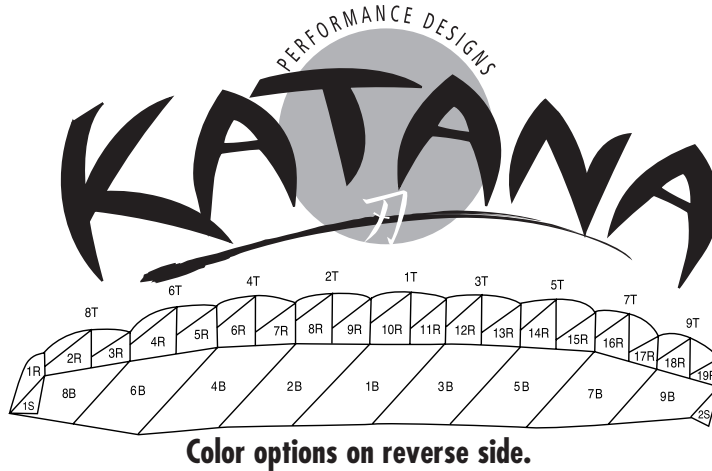

<b>DEALER NAME</b>	<b>ID#</b>	<b>PO#</b>
Gareth & Lynley Jacobs		

OFFICE  
USE  
ONLY  
SERIAL #

Color options on reverse side.

**PLEASE FILL-IN FOR DROP SHIPMENTS ONLY**

<b>Name</b>		
<b>Shipping Address</b>		
<b>City</b>	<b>State</b>	<b>Zip/ City Code</b>
<b>Country</b>	<b>IS THIS A DROP SHIPMENT? YES <input type="checkbox"/> NO <input type="checkbox"/></b>	

1S	
2S	

PD KATANA 97

**SLIDER COLOR**

--

PD KATANA 107

PD KATANA 120

**RIB COLORS**

**MATCH RIBS TO CELLS? Y  N**   
IF NO, PLEASE COMPLETE SPACES BELOW.

**COLORS OF TOP & BOTTOM PANELS**

<b>TOP PANELS</b>	8T	6T	4T	2T	1T	3T	5T	7T	9T
<b>BOTTOM PANELS</b>	8B	6B	4B	2B	1B	3B	5B	7B	9B

All orders are final. Colors may vary according to dye lot.